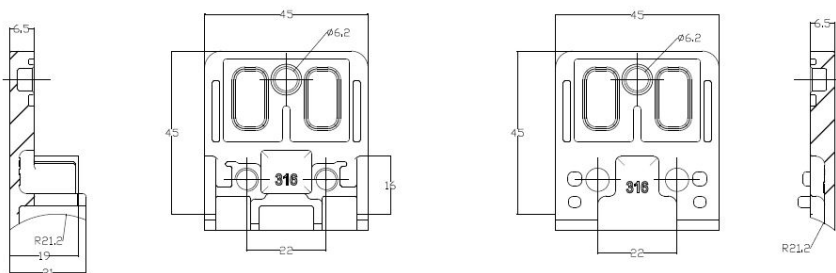

PRODUCT SHEET

Description:

Glass Clamp "Square" 45x45x27mm, SS316-SSS, $\varnothing 42,4$, W/Bottom 8-10,76mm Glass Thickness, Without Safety Pin & Cushions,, (Cushion Model C) Max Load Capacity Pr.Pcs: 50Kg, 10000

Item number:

22.10.722-0

Units	Box	Carton	HS Code	Barcode
Pcs.	4	40	8302419000	 5704866503150

SISO A/S

Mileparken 11
DK-2740 Skovlunde
Denmark
VAT: DK 24786013

Phone +45 45 830 900

www.siso.dk
siso@siso.dk

Danske Bank
Nytorv Branch
Copenhagen
SWIFT: DABADKKK