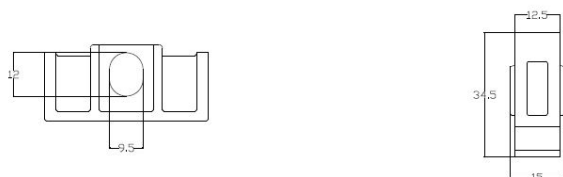

PRODUCT SHEET

Description:

Glass Clamp "Square" 45x45x27mm, SS316-SSS, $\varnothing 42,4$, W/Bottom 8-10,76mm Glass Thickness, Without Safety Pin & Cushions,, (Cushion Model C) Max Load Capacity Pr.Pcs: 50Kg, 10000

Item number:

22.10.722-0

Units	Box	Carton	HS Code	Barcode
Pcs.	4	40	8302419000	 5704866503150

SISO A/S

Mileparken 11
DK-2740 Skovlunde
Denmark
VAT: DK 24786013

Phone +45 45 830 900

www.siso.dk
siso@siso.dk

Danske Bank
Nytorv Branch
Copenhagen
SWIFT: DABADKKK

Account no.
4180 3112 112936
IBAN Account
DK7230003112112936