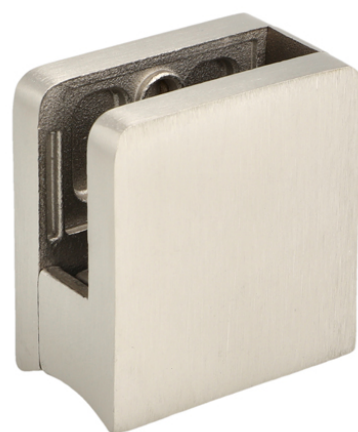

PRODUCT SHEET

Description:

Glass Clamp "Square" 45x45x27mm, SS316-SSS, $\varnothing 42,4$, W/Bottom 8-10,76mm Glass Thickness, Without Safety Pin & Cushions,, (Cushion Model C) Max Load Capacity Pr.Pcs: 50Kg, 10000

Item number:

22.10.722-0

Units	Box	Carton	HS Code	Barcode
Pcs.	4	40	8302419000	 5704866503150

SISO A/S

Mileparken 11
DK-2740 Skovlunde
Denmark
VAT: DK 24786013

Phone +45 45 830 900

www.siso.dk
siso@siso.dk

Danske Bank
Nytorv Branch
Copenhagen
SWIFT: DABADKKK